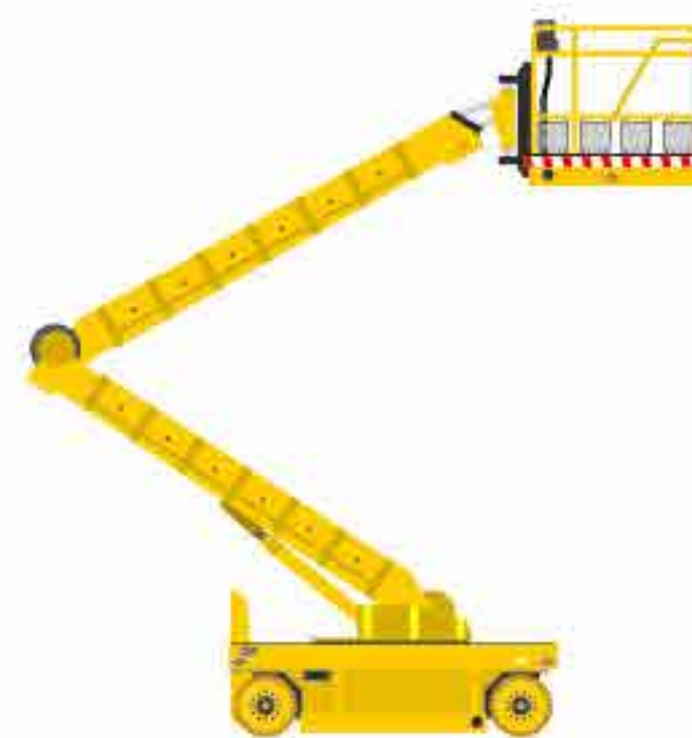

## Gone Fish'n

Can you escape the **JAWS** of a **HUNGRY SHARK**? Slide down this thrilling ride to find out!

PRODUCT DIMENSIONS: L:33' X W:22' X H:25'

## Fun House

Climb your way up to the fun house and race to the bottom in this fast and fun dual-lane slide. This show stopper **SCREAMS CARNIVAL FUN** house and so will you.

PRODUCT DIMENSIONS: L:35' X W:14' X H:19'

## Crane Slider

The realistic **CRANE TRUCK SLIDE** is sure lift everyone at your next event. Kids will love climbing to the top and then racing down the **dual-lane slide**.

PRODUCT DIMENSIONS: L:33'3" X W:15'9" X H:18'