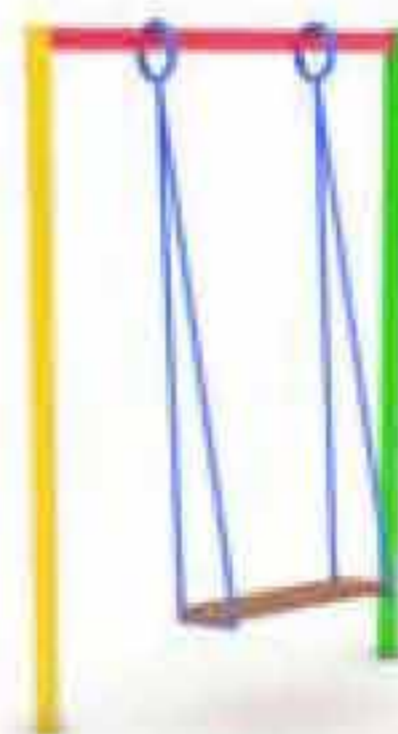

Mechanical Rides

Bring the amusement park to your event with our **REMARKABLE** rides!

Helicopters

Kids sit inside a helicopter and go **ROUND AND ROUND**. This ride holds 12 children (6 helicopters), youngsters only.

Lil' Swing

Watch your kids have the **time of their life** while they are sitting in this bucket type swing and being **SWIRLED AROUND**.

Trackless Train

Enjoy the ride in the Trackless Train 12 people can ride in **3 COLORFUL** train cars.

Zip Line

PRODUCT DIMENSIONS: L261-301' X W:21' X H:36'

The Dixie Twister has **10 SWINGS** that hold up to twenty adults or thirty children making it fun for all ages five and up. The ride starts off at a **slow speed and builds up to a fast speed** as illustrated in the picture.

Flying Dragon

The colorful pendulum **SWINGING DRAGON** is a fun ride that seats up to 12 people.